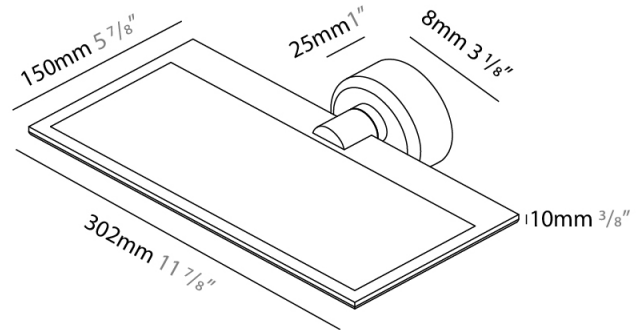

GENERAL

Series: GiuUp
 Subseries: GiuUp 1
 Brand: Icône
 Division: Design
 Mounting Type: Surface
 Mounting Location: Wall
 Subcategory: Ambient

PHYSICAL

Shape: Rectangle
 Length (mm): 302
 Length (in): 11 7/8
 Width (mm): 150
 Width (in): 5 7/8
 Light Distribution: Direct / Indirect
 Fixture Finish: WHI / BLK / DGY
 Fixture Material: Aluminum
 Cable Details: 800mm / 31 1/2"

GENERAL

Series: GiuUp
 Subseries: GiuUp Single
 Brand: Icone
 Division: Design
 Mounting Type: Surface
 Mounting Location: Wall
 Subcategory: Ambient

PHYSICAL

Shape: Rectangle
 Length (mm): 302
 Length (in): 11 7/8
 Width (mm): 150
 Width (in): 5 7/8
 Light Distribution: Direct / Indirect
 Fixture Finish: WHI / BLK / DGY
 Fixture Material: Aluminum

OPTICAL

RATINGS AND CERTIFICATIONS

Certified By: Certified for North American Standards
 IP rating: IP20

Ø108mm 4 1/4"

J-Box Cover Plate included

GIUUP SINGLE SURFACE

D43029-

PROJECT _____

GENERAL

Series: GiuUp
 Brand: Icone
 Division: Design
 Mounting Type: Surface
 Mounting Location: Wall
 Subcategory: Ambient

PHYSICAL

Shape: Rectangle
 Length (mm): 302
 Length (in): 11 7/8
 Width (mm): 150
 Width (in): 5 7/8
 Light Distribution: Direct / Indirect
 Fixture Finish: WHI / BLK / DGY
 Fixture Material: Aluminum
 Cable Details: 800mm / 31 1/2"